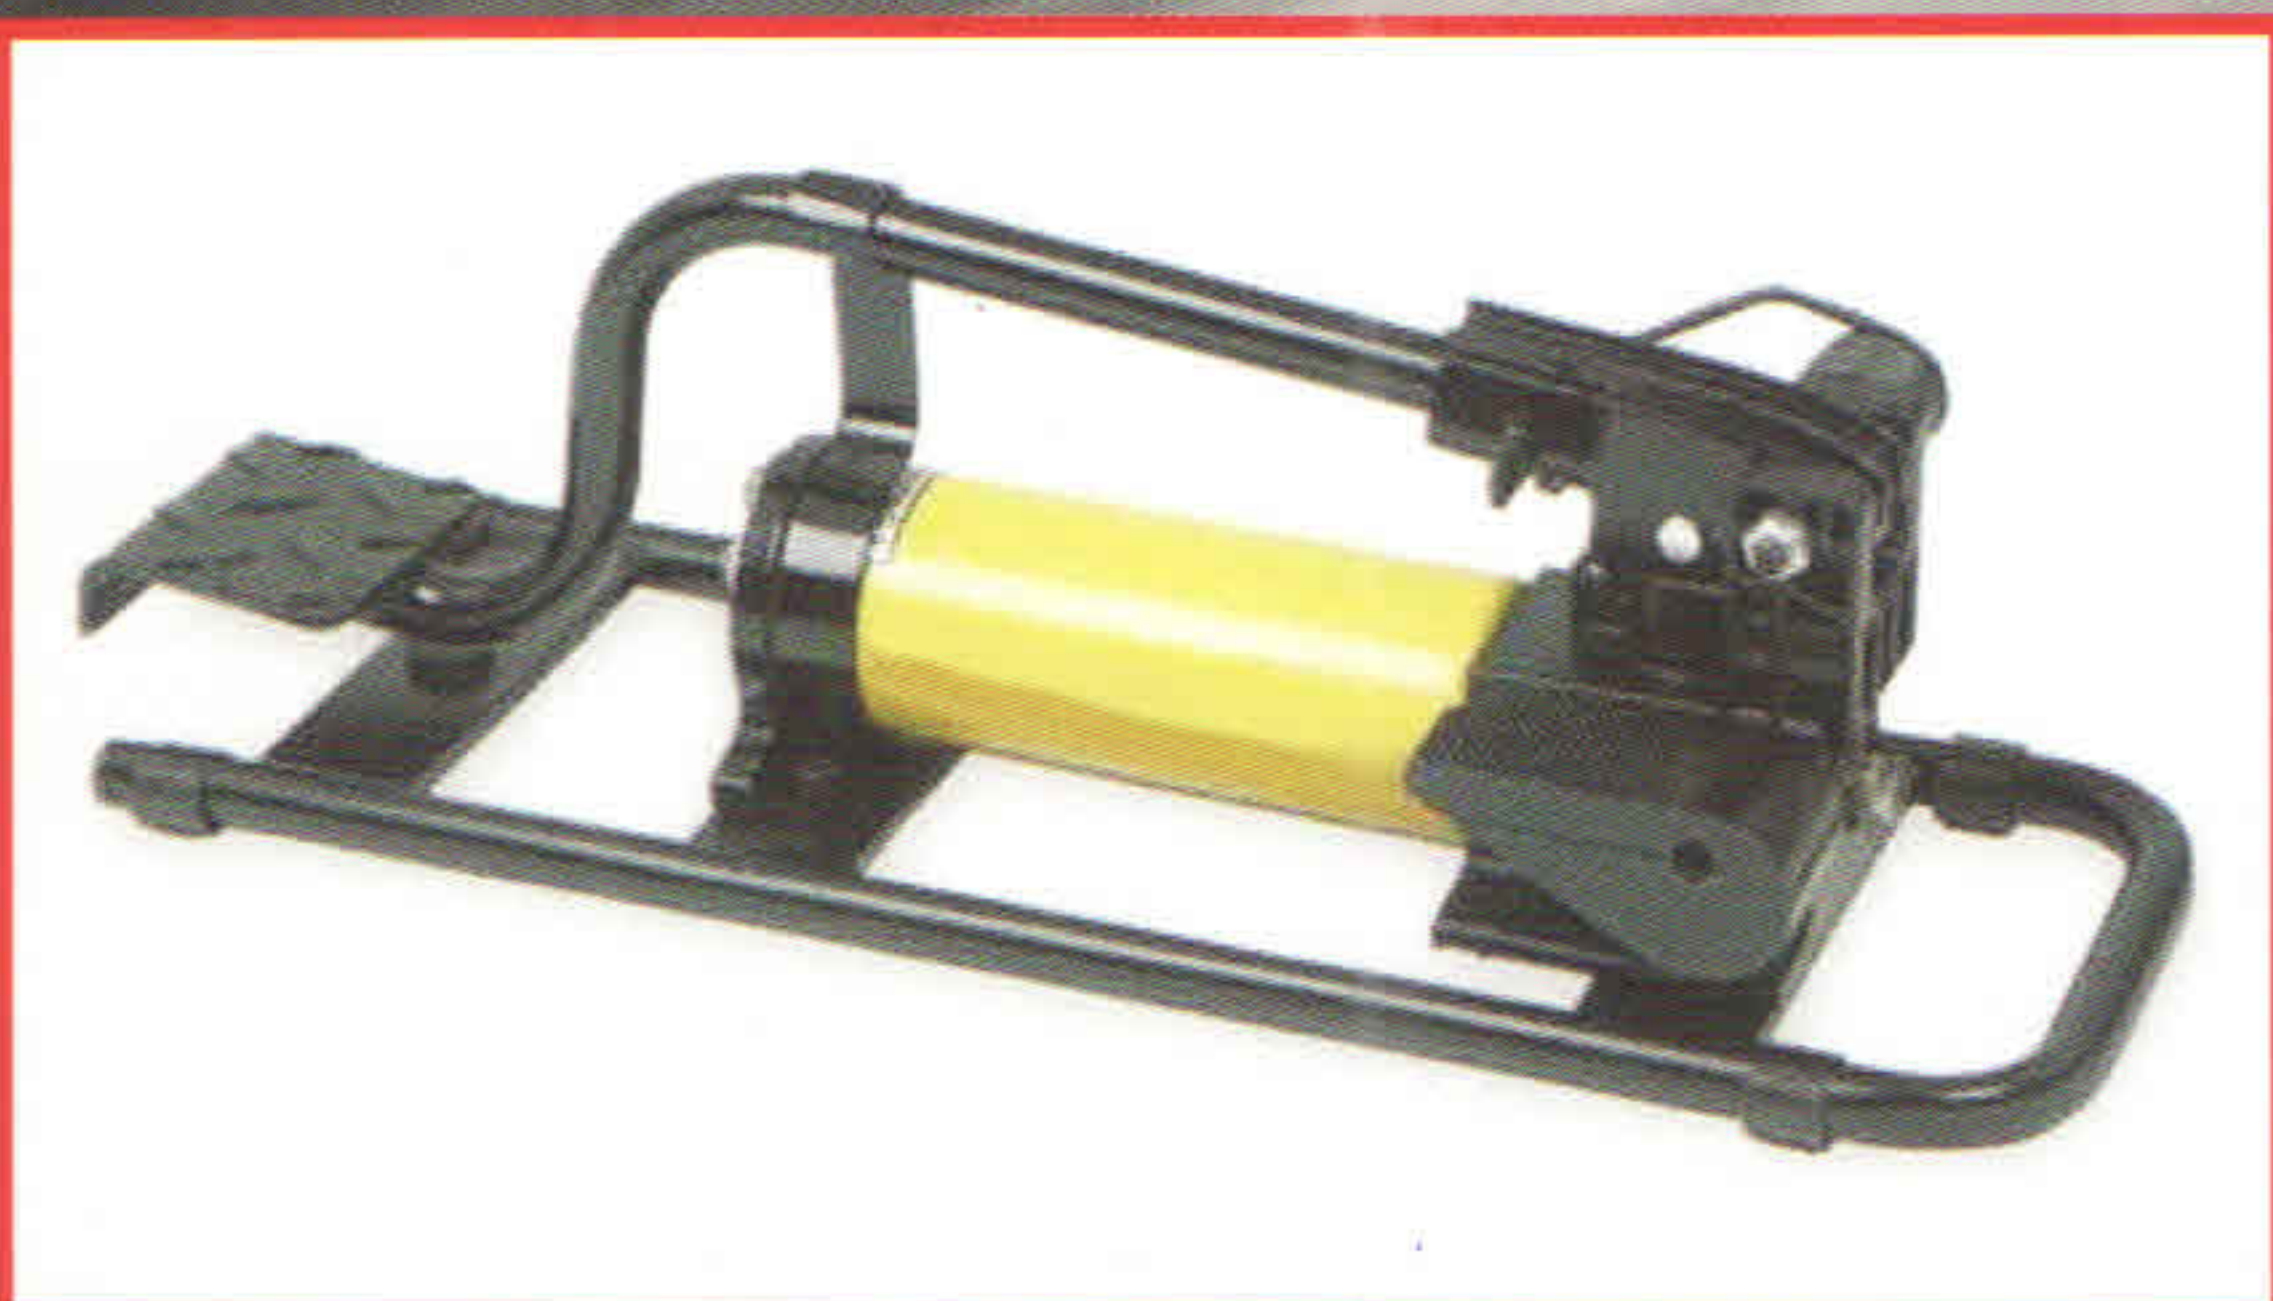

# High Pressure Pump

Hand and Foot Type. Output Pressure 700kg/cm<sup>2</sup> 10000PSI

This design is for single-hole-operative pump with high, low of two section quick oil output. Even through under no electric, it is easy to operate. All the working pressure and function are the same as those power ones.

They have foot and hand types with 2M hose which can order to extent its length.

Pressure can be kept to stop. The inside of this pump is designed with safe high pressure of protective released valve.

CTCCP-700-2A and CTCCFP-800 are equipped with large oil capacity which are used to bend tubes or 50 ton of rectangle hydraulic cylinder.

★ PLEASE NOTE: LARGE TON OR RECTANGLE HYDRAULIC CYLINDER MUST CHOOSE THIS TYPE.

CTCCFP-800  
Foot Pump

CTCCP-700  
Hand Pump

CTCCFP-800-1  
Foot Pump

CTCCP-700-2A  
Hand Pump

## CHARACTERS

- ★ Output pressure for operating is 700kg/cm<sup>2</sup> 10000PSI.
- ★ Two speed of high / low pressure.
- ★ Enclosed 2M hose, quick speedy coupler.
- ★ PT 3/8" spiral.
- ★ One aluminum material of returning oil switch.
- ★ Have to change oil every half of a year
- ★ Use R32 industrial oil ISO-SVG-46 special circle or SHELL T-15.